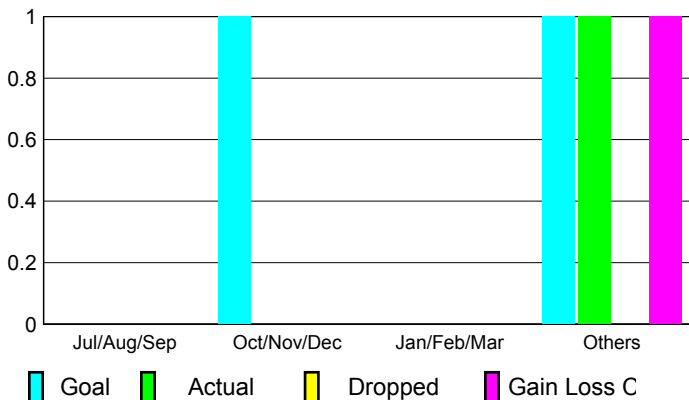

2008-2009 GMT Quarterly Report for District (or Undistricted) District 201N1

GMT: Anthony 'Tony' J Benbow

Location: AUSTRALIA

GMT CA: 7

CLUBS

Club Results 2008-2009

Clubs 2007-2008

Month	New Club Goal	Actual New Clubs	Actual Dropped Clubs	Gain/Loss of Clubs	Gain/Loss of Clubs
Jul/Aug/Sep	0	0	0	0	0
Oct/Nov/Dec	1	0	0	0	0
Jan/Feb/Mar	0	0	0	0	0
Apr/May/Jun	1	1	0	1	0
Totals	2	1	0	1	0

Club Results 2008-2009

Goal, New, Dropped, Gain/Loss

Comparison of Club Gain/Loss

Current Year Compared to the Previous Year