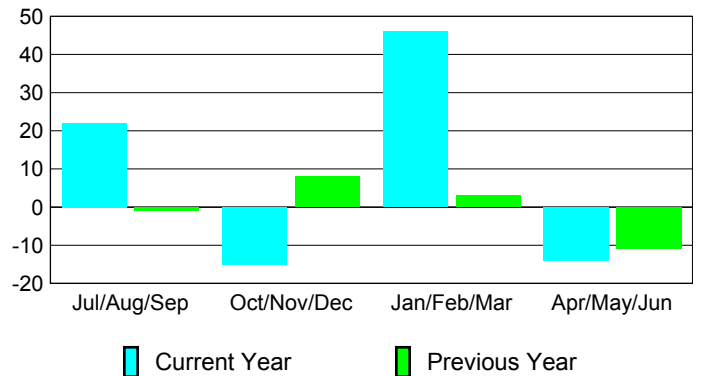

Gender Comparison 2008-2009

Jul/Aug/Sep

Oct/Nov/Dec

Jan/Feb/Mar

Apr/May/Jun

Male

Female